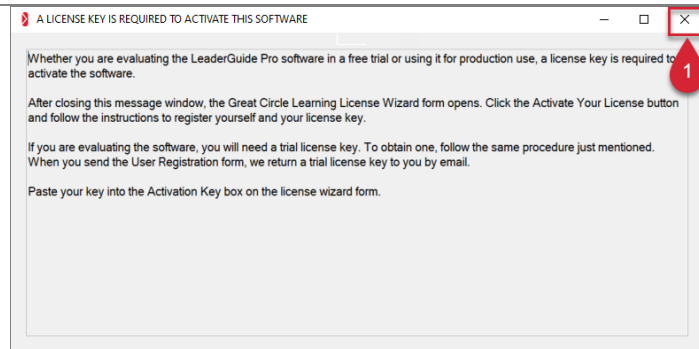

How to Activate the LeaderGuide Pro Free Trial

Contact Great Circle Learning With Any Questions

Phone: (239) 389 – 2000

Email: info@greatcirclelearning.com

Activate LeaderGuide Pro in Microsoft Word

1. Click **LeaderGuide Pro** on the Word Ribbon
2. Click on **Act'n DeAct**
3. Select **Activate this software** from the drop-down menu

First Time Install Message

1. Click **X** to close and open the Activation Wizard

Activation Wizard

1. Click the **TRY** button at the bottom of the dialog box

How to Activate the LeaderGuide Pro Free Trial