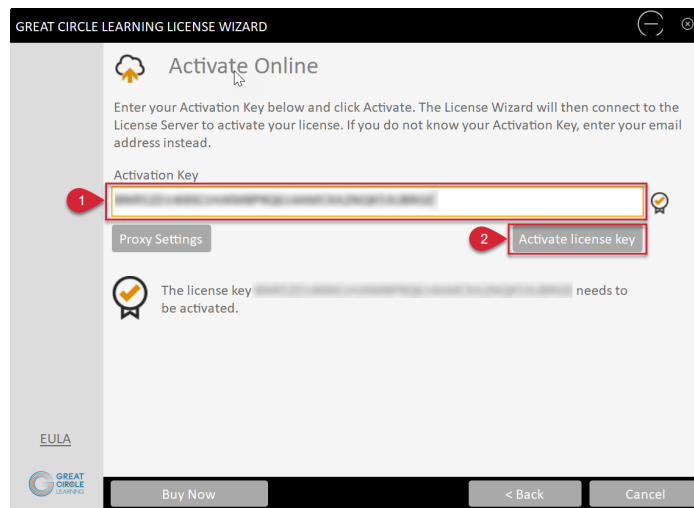

How to Activate the LeaderGuide Pro Free Trial

If You Don't Receive the Email

1. Check your spam and junk email boxes
2. Contact Us
  - a. (239) 389-2000
  - b. help@greatcirclelearning.com

If you receive a message about an error contacting the license server:

Please ask your IT group to Whitelist this secure URL:

<https://qlm1.net/gclearning/qlmlicenser/server/qlmservice.asmx>

Return to Activation Wizard

1. Paste in Activation Key from the email
2. Click **Activate License Key**