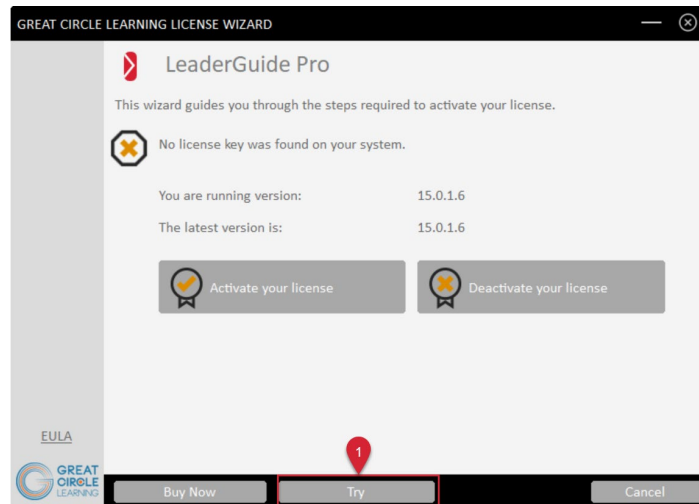

How to Activate the LeaderGuide Pro Free Trial

Contact Great Circle Learning With Any Questions

Phone: (239) 389 – 2000

Email: info@greatcirclelearning.com

Activate LeaderGuide Pro in Microsoft Word

1. Click **LeaderGuide Pro** on the Word Ribbon
2. Click on **Act'n DeAct**
3. Select **Activate this software** from the drop-down menu

First Time Install Message

1. Click **X** to close and open the Activation Wizard

Activation Wizard

1. Click the **TRY** button at the bottom of the dialog box

How to Activate the LeaderGuide Pro Free Trial