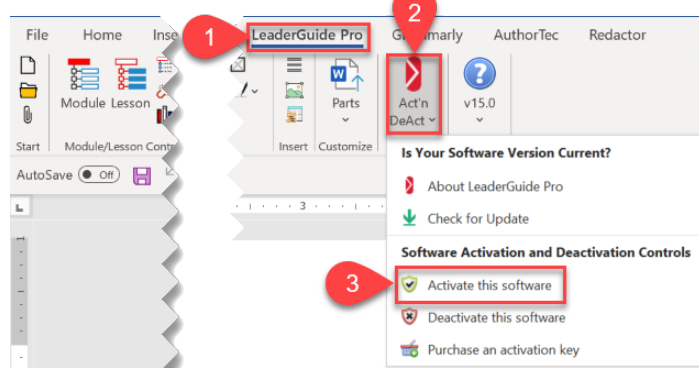

How to Activate the LeaderGuide Pro Free Trial

Contact Great Circle Learning With Any Questions

Phone: (239) 389 – 2000

Email: info@greatcirclelearning.com

Activate LeaderGuide Pro in Microsoft Word

1. Click **LeaderGuide Pro** on the Word Ribbon
2. Click on **Act'n DeAct**
3. Select **Activate this software** from the drop-down menu

First Time Install Message

1. Click **X** to close and open the Activation Wizard

Activation Wizard

1. Click the **TRY** button at the bottom of the dialog box

How to Activate the LeaderGuide Pro Free Trial