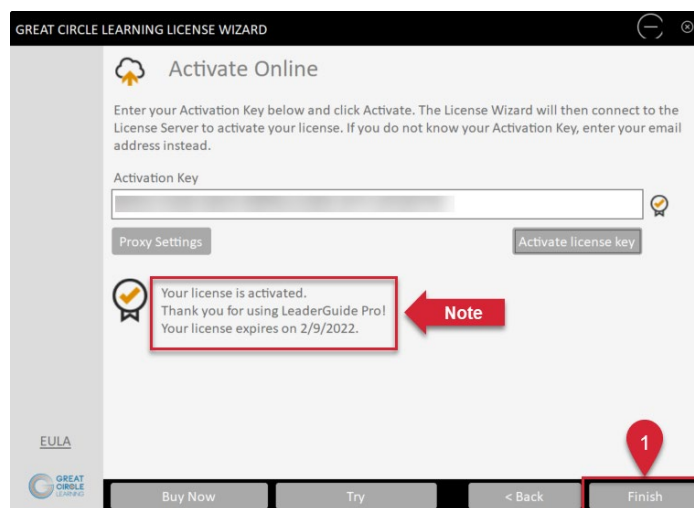

Activation Wizard Updates

1. Click **Finish**