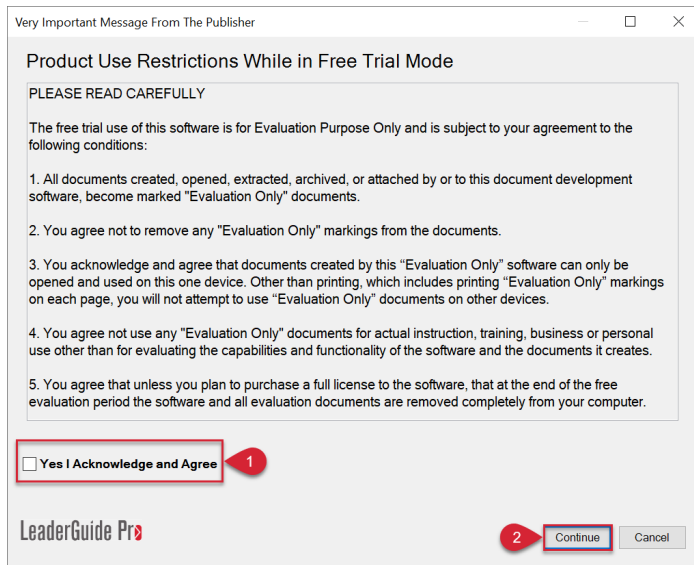

How to Activate the LeaderGuide Pro Free Trial

Read Trial Restrictions

1. Mark to Acknowledge & Agree
2. Click **Continue**